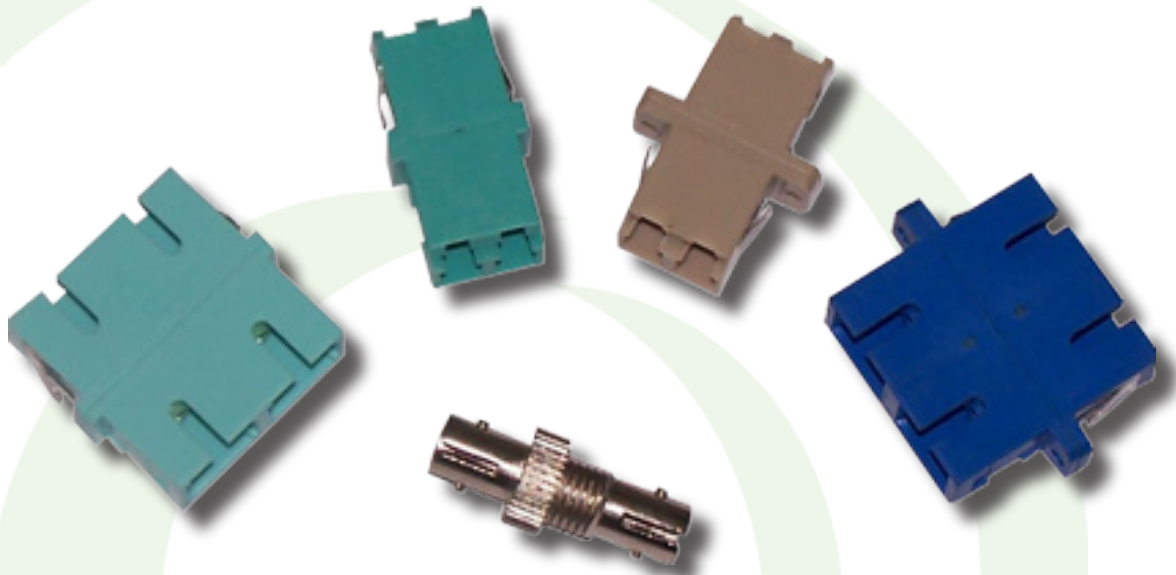

Optimal FO Adaptors Application

Optimal stock a range of high quality FO Adaptors designed to suit the needs of the Australian communications industry.

Ordering Details

Code	Type
TA	Adaptor
Fibre Type	
SM	Single mode (ceramic sleeve)
MM	Multimode (metal sleeve)
M3	MM - Aqua colour, suits OM3
Connector	
FC	FC Adaptor (D-hole, Metal Body)
ST	ST Adaptor (D-hole, Metal Body)
SC	SC (Plastic Body)
SA	SC (Plastic Body / Green to Suit APC)
LC	LC (Plastic Body)
MJ	MTRJ (Plastic Body)
Type	
D	Duplex
S	Simplex
Type	
F	specifies Flangless style