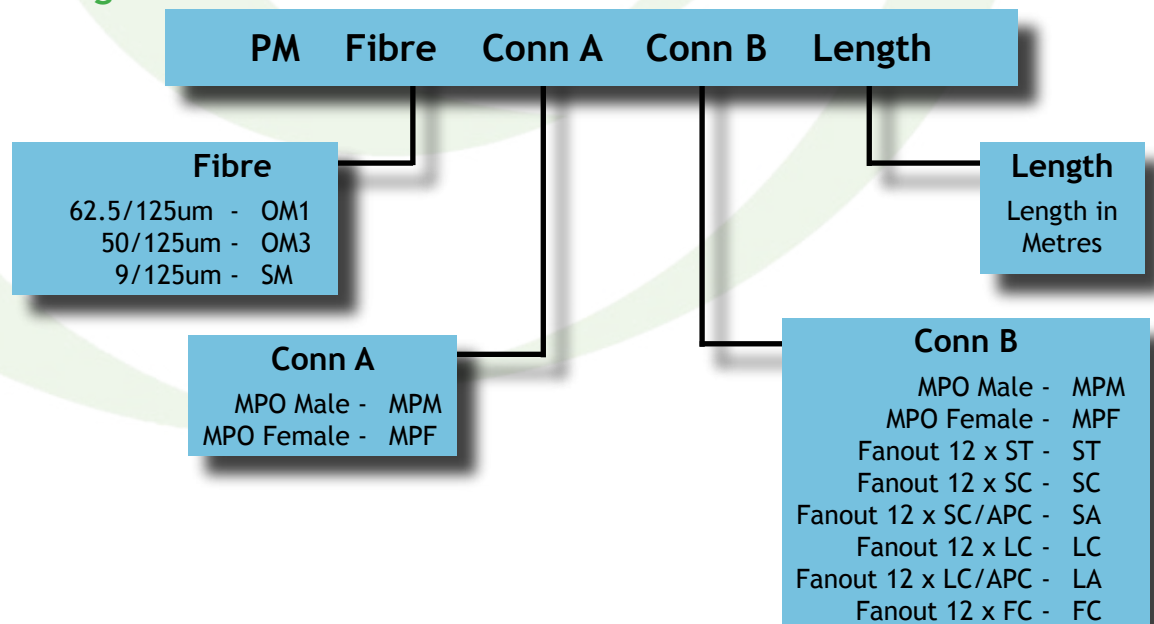

Ordering Details

Optimal Cable Services Pty. Ltd.
100 Olympia Street
Tottenham, Victoria, 3012
Ph: 03-9316-8300 / Fax: 03-9314-1722

Email: sales@optimal.com.au
Web: www.optimal.com.au

Cable & Connectivity Sales

Vic : 0430 494 022 - Murray Meltzer   NSW : 0400 122 738 - Mike Cotie
      : 0412 361 281 - Paul Cross   : 0400 122 670 - Bruce Christie
Qld : 0407 630 429 - Ian Lee   : 0422 651 321 - Martin Prendergast
SA : 0412 361 281 - Paul Cross   WA : 0407 630 429 - Ian Lee
Tas : 0430 494 022 - Murray Meltzer   NZ : 021 496 919 - Jim Donachie