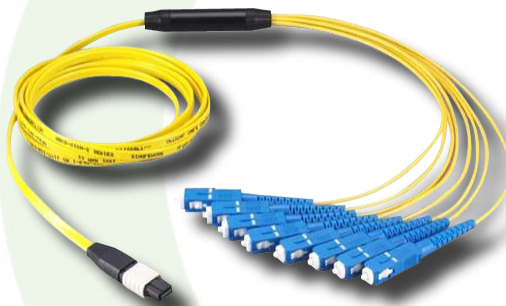

## Optimal MPO Patchcords

### Application

MPO cabling systems offer greater flexibility, easier installation and reduce the necessary physical space requirements compared to traditional cabling methods.

12 fibre preterminated ribbon cables are simply pulled into place and click fitted to premade cassettes or, optionally the terminations can be fannouts with your choice of connectors. Optimal is able to supply MPO Patchcords custom made to your requirements.

### Features

- 12 fibre configurations
- Fanouts available to most popular connector types.
- Industry standard MPO connectors