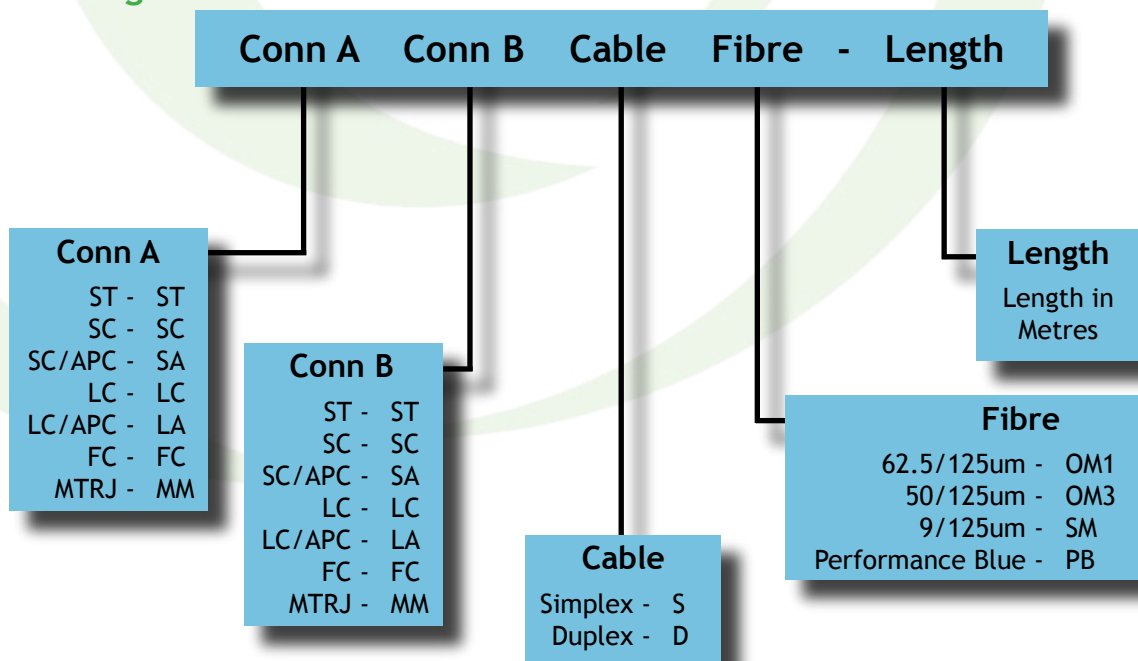

Ordering Details

Optimal Cable Services Pty. Ltd.
100 Olympia Street
Tottenham, Victoria, 3012
Ph: 03-9316-8300 / Fax: 03-9314-1722

Email: sales@optimal.com.au
Web: www.optimal.com.au

Cable & Connectivity Sales

Vic : 0430 494 022 - Murray Meltzer	NSW : 0400 122 738 - Mike Cotie
: 0412 361 281 - Paul Cross	: 0400 122 670 - Bruce Christie
Qld : 0407 630 429 - Ian Lee	: 0422 651 321 - Martin Prendergast
SA : 0412 361 281 - Paul Cross	WA : 0407 630 429 - Ian Lee
Tas : 0430 494 022 - Murray Meltzer	NZ : 021 496 919 - Jim Donachie