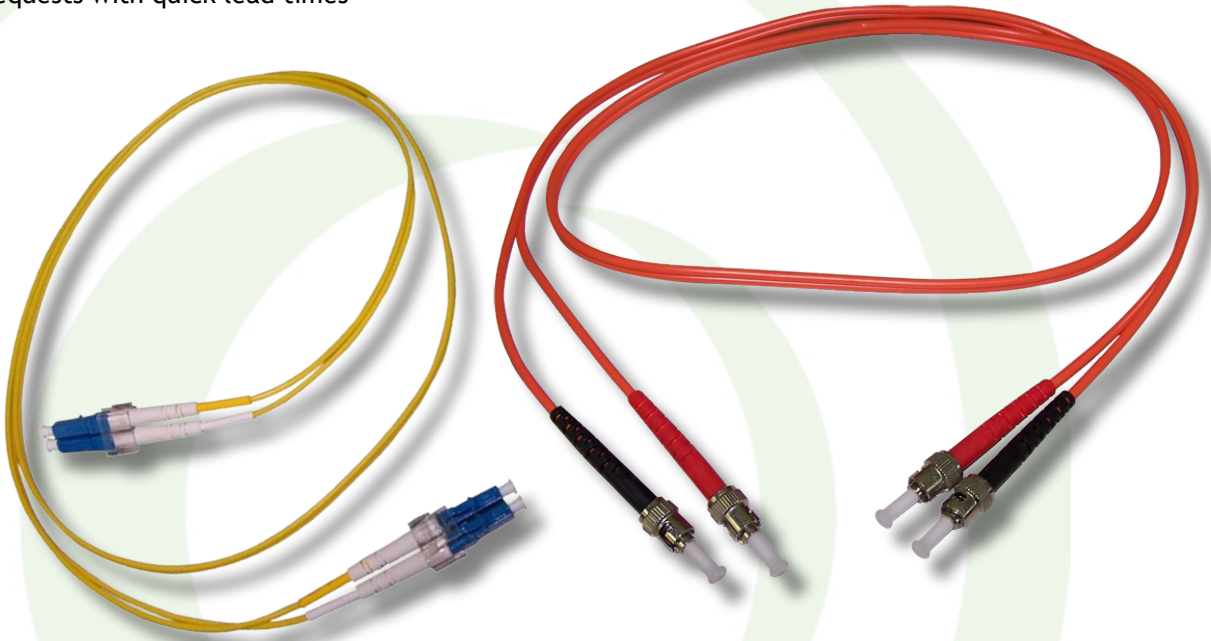

Fibre Optic Patchcords

Using only the highest quality OFS fibre Optimal manufactures a broad range of Optical Fibre Patchcords meeting the needs of the communications industry. All assemblies are fully tested prior to delivery to ensure customer satisfaction.

Most common connector types and configurations with a variety of lengths are stocked allowing for fast delivery times. For non stocked items Optimal has the facilities to manufacture most customer requests with quick lead times