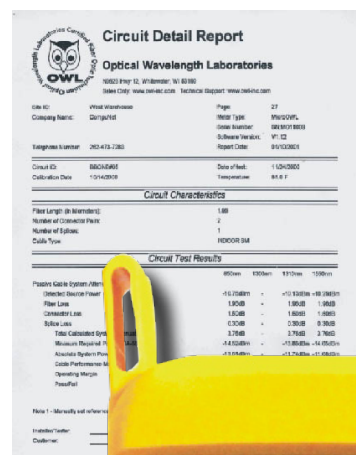

### Application

The Fiber Owl 4 is a highly accurate hand held power meter capable of performing a wide range of functions from simple optic power & loss testing to standards based certification. Its user friendly built in link wizard walks the user through a series of steps prompting the user to choose the parameters of their link under test and sets an optical reference based on these parameters. This reference is used to PASS or FAIL a link against the chosen standard.

Up to 1,000 fibre runs can saved to memory and downloaded to a PC with the supplied cable and Owl Reporting Software. Owl Reporter can then display and print out the test results in detailed or summary forms for proof of certification for the customer. Data may also be stored on a the PC for later retrieval.

### Specifications

Wavelengths	850, 1300, 1310, 1550, 980, 1490, 1625nm
Measurement Range	FO-4/FO4B : +5 ~ -70dBm FO-4C/FO-4BC : +25 ~ -50dBm
Accuracy	± 0.15dB
Resolution	0.01dB
Battery Life	100hrs max (9V Alkaline)
Detector Port	Universal (2.5mm or 1.25mm)
Dimensions	88 x 165 x 28mm
Weight	373g