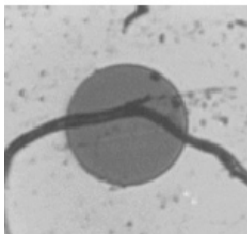

Application

ReelClean500 is an easy to use and portable connector cleaner.

Simple to use by squeezing the lever and wiping the connector tip once only on the freshly exposed cleaning tape.

Features

- Over 500 wipes from one ReelClean500
- Designed for most standard simplex optical connectors
- Compact size for easy hand-held operation
- Best results from by one time wipe
- Saves time over traditional cleaning methods
- Dry Special Anti-Static Microfiber lint and solvent free fabric
- Easy reel replacement
- Window shows remaining cleaning fabric
- Resilient Rubber Pad surface under cleaning tape
- RoHS compliant

How to Clean

- Squeeze the operating lever, automatically opening the cleaning slot and advancing the cleaning tape
- Wipe the connector ferrule once in the direction of the arrow
- Release the operating lever

Dust

Fingerprint

Dirt

After Cleaning

Specifications

No. of cleaning operations	over 500 wipes
Housing Material	Plastic (White)
Applying Connector	SC/FC/ST/LC/MU/D4/MTRJ - PC/APC (simplex only)
Cleaning Fabric	Dry Special Anti-Static Microfiber Fabric1
Dimension and Weight	80(w)x120(l)x25(d)mm, 90g
Replacement Reel	over 500 wipes