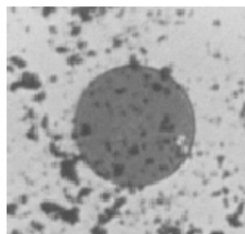

Application

ReelClean500 is an easy to use and portable connector cleaner.

Simple to use by squeezing the lever and wiping the connector tip once only on the freshly exposed cleaning tape.

Features

- Over 500 wipes from one ReelClean500
- Designed for most standard simplex optical connectors
- Compact size for easy hand-held operation
- Best results from by one time wipe
- Saves time over traditional cleaning methods
- Dry Special Anti-Static Microfiber lint and solvent free fabric
- Easy reel replacement
- Window shows remaining cleaning fabric
- Resilient Rubber Pad surface under cleaning tape
- RoHS compliant

Dust

Fingerprint

Dirt

After Cleaning

Specifications

No. of cleaning operations	over 500 wipes
Housing Material	Plastic (White)
Applying Connector	SC/FC/ST/LC/MU/D4/MTRJ - PC/APC (simplex only)
Cleaning Fabric	Dry Special Anti-Static Microfiber Fabric1
Dimension and Weight	80(w)x120(l)x25(d)mm, 90g
Replacement Reel	over 500 wipes