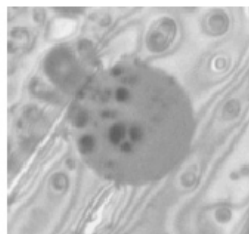

Application

ReelClean500 is an easy to use and portable connector cleaner.

Simple to use by squeezing the lever and wiping the connector tip once only on the freshly exposed cleaning tape.

Features

- Over 500 wipes from one ReelClean500
- Designed for most standard simplex optical connectors
- Compact size for easy hand-held operation
- Best results from by one time wipe
- Saves time over traditional cleaning methods
- Dry Special Anti-Static Microfiber lint and solvent free fabric
- Easy reel replacement
- Window shows remaining cleaning fabric
- Resilient Rubber Pad surface under cleaning tape
- RoHS compliant

Dust

Fingerprint

Dirt

After Cleaning

Specifications

No. of cleaning operations	over 500 wipes
Housing Material	Plastic (White)
Applying Connector	SC/FC/ST/LC/MU/D4/MTRJ - PC/APC (simplex only)
Cleaning Fabric	Dry Special Anti-Static Microfiber Fabric1
Dimension and Weight	80(w)x120(l)x25(d)mm, 90g
Replacement Reel	over 500 wipes