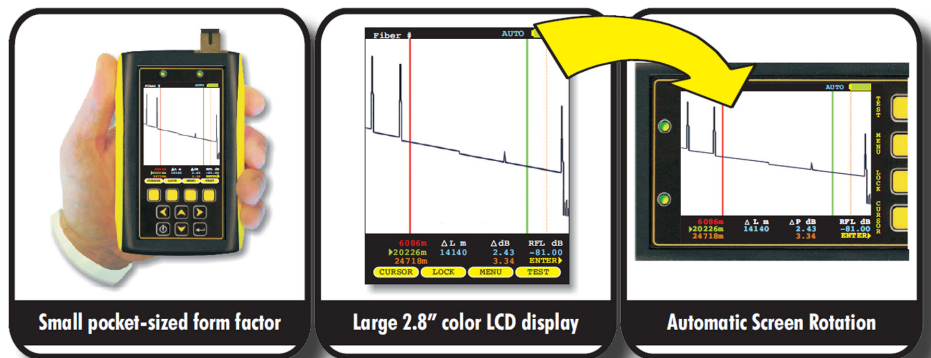

Application

The new WaveTrekker OTDR from OWL offers an affordable alternative for quick and easy fault location and restoration of singlemode fibre networks.

With an unbeatable combination of a small pocket-sized form factor, and a large high-resolution 2.8" colour LCD display, the WaveTrekker OTDR from OWL is the WISE choice for cost-conscious buyers who only need to perform basic troubleshooting or restoration tasks on singlemode optical fibre networks.

All this from an OTDR that really is pocket-sized and fair priced, yet having comparable features and specifications to other OTDRs in its class.

The WaveTrekker OTDR may be pocket-sized, but the large 2.8" high-resolution colour LCD display can show even the longest traces with ease. And, for greater viewing flexibility and trace detail, OWL has implemented state-of-the-art display technology which allows the OTDR's high-resolution colour LCD display to "flip" between portrait and landscape mode automatically. In landscape mode, a wider viewing area means greater viewing detail.

Features

- Affordable - Low Cost
- Small Size - Pocketable
- 2.8" Colour LCD Screen
- Full Featured OTDR
- Rotatable Screen - Portrait & Landscape Modes

Small pocket-sized form factor

Large 2.8" color LCD display

Automatic Screen Rotation

Specifications

Output Wavelength	1310nm	1550nm
Dynamic Range	27dB	24dB
Event Dead Zone	1m typical (2m max)	
Attenuation Dead Zone	5m typical (8m max)	
Number of Data Points	1 per meter	
Resolution	1m (over full range)	
Pulse Width	10, 20, 50, 100, 200, 500ns; 1, 2, 5, 10µs	
Distance Range	65km	
Index of Refraction	1.4000 to 1.6000	
Distance Accuracy	1m + (distance in metres/10000)	
Number of Traces	3000+ @ min trace distance / 64 @ max trace distance	
Display Type	High Resolution Colour LCD	
Battery Type / Life	Lithium Polymer / up to 20 Hrs (normal use)	
Size / Weight	72 x 112 x 32mm / <250g	