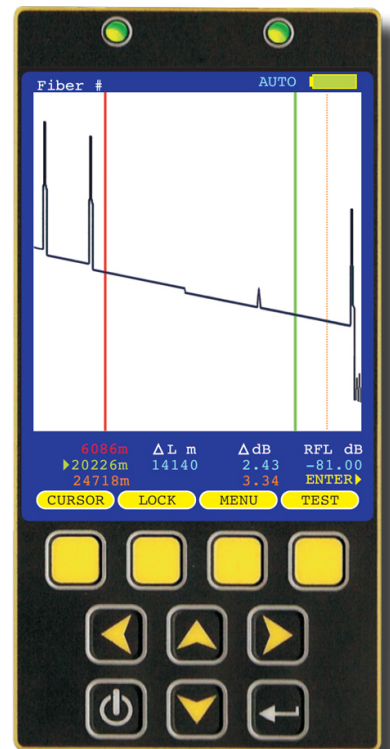

Screen Display
actual size

Ordering Details

WTO-S13	WaveTrekker OTDR - 1310nm / 27dB
WTO-S15	WaveTrekker OTDR - 1550nm / 24dB
<i>Other wavelengths and Multimode versions coming in the near future</i>	

Optimal Cable Services Pty. Ltd.

100 Olympia Street
Tottenham, Victoria, 3012

Ph: 03 9316 8300 / Fax: 03 9314 1722

Email: sales@optimal.com.au
Web: www.optimal.com.au

Cable & Connectivity Sales

Vic : 0430 494 022 - Murray Meltzer
: 0412 361 281 - Paul Cross

NSW : 0400 122 738 - Mike Cotie
: 0422 651 321 - Martin Prendergast

Qld : 0414 701 292 - Eric Brace
: 0407 630 429 - Ian Lee

WA : 0407 630 429 - Ian Lee

SA : 0412 361 281 - Paul Cross

Tas : 0430 494 022 - Murray Meltzer

NZ : +61-412-361-281 - Paul Cross