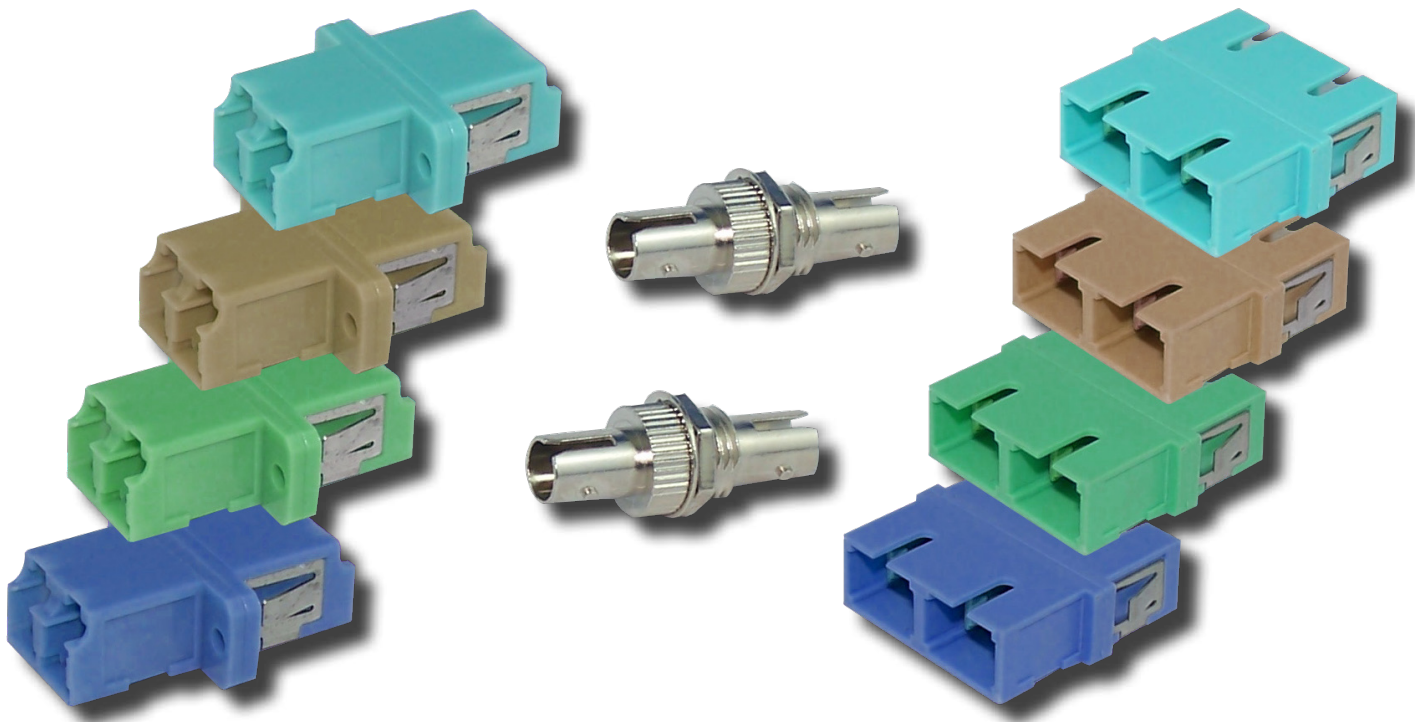

Optical Fibre Adaptors

Optimal stock a range of high quality FO Adaptors designed to suit the needs of the Australian communications industry.

Ordering Details (example TASMCD-F = SC Duplex SM Blue)

code	*Fibre Type (colour)	Connector Type	Type	- Flange Style	
TA	SM - Singlemode SA - Singlemode Angled MM - OM1 Beige M3 - OM3 Aqua * ST Available in SM & MM only	SC LC ST	S - Simplex D - Duplex	Blank F	Flanged Flangeless