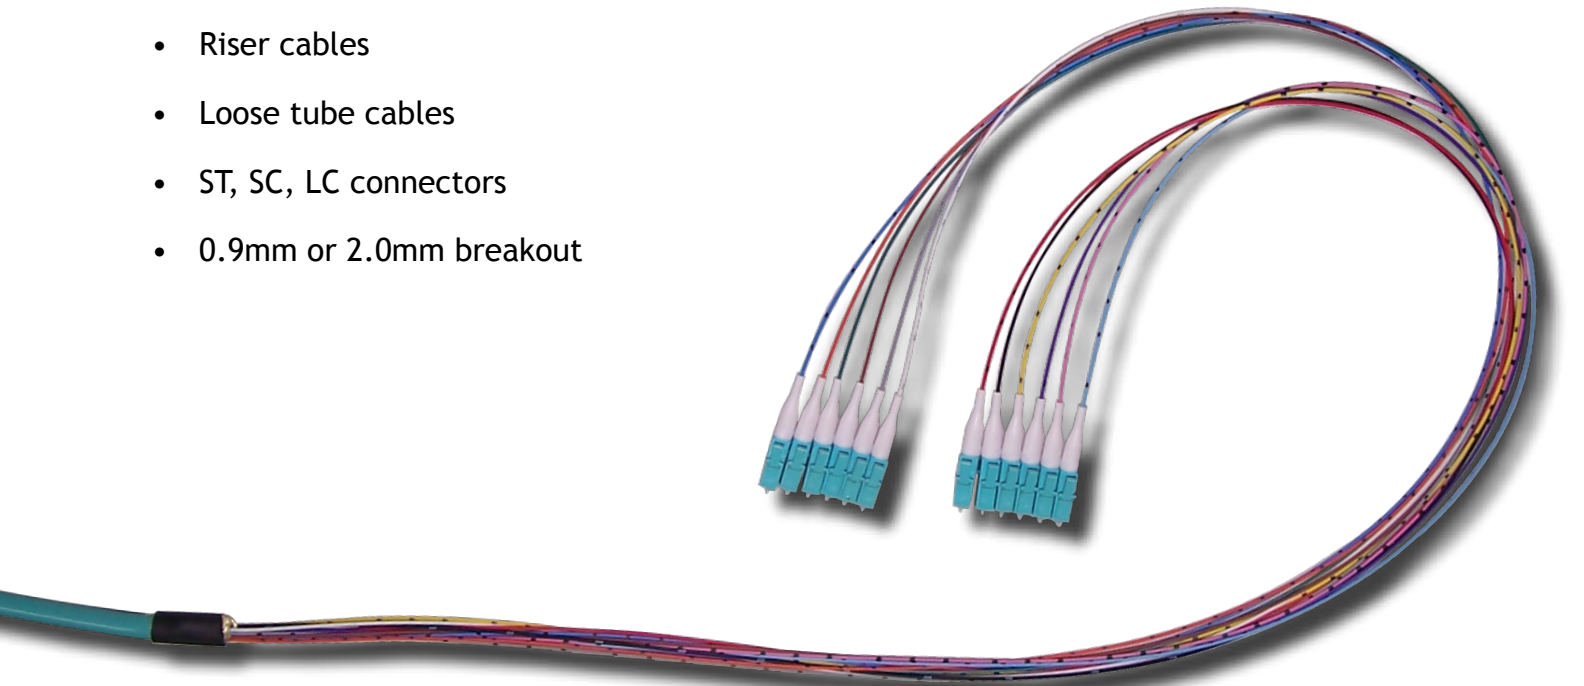

## Preterminated Optical Cables

Optimal Cable Services manufacture a range of preterminated cables. With a minimum of four fibres the preterminated cables are available as riser cable or outside plant cable. Cable ends are terminated as per customer requirements.

With myriad cable, connector, and hauling options available most requirements are easily met.

These include

- Riser cables
- Loose tube cables
- ST, SC, LC connectors
- 0.9mm or 2.0mm breakout

12f Riser Cable(OWAPxxPA004) terminated with 12 x 0.9mm LC connectors

4f Mini Loose Tube Cable (OQDUxxPA004BE) terminated with 2mm connectors